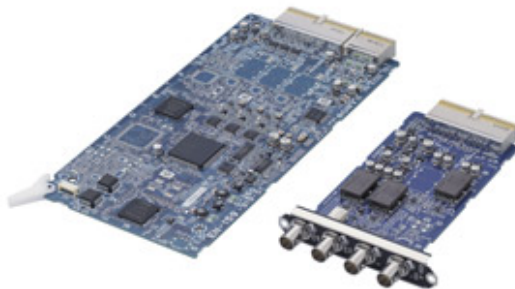

HKCU-1001

SD Analogue Interface Board for HDCU-1000 and
HDCU-1500

The HKCU-1001 can be installed in either HDCU-1000
or HDCU-1500, and provides two Standard Definition

(downconverted) analogue composite outputs, plus
SD analogue picture and waveform monitor outputs

Compatible Products

Control Systems

HDCU-1000
HD Camera Control Unit

HDCU-3300
HD Super Motion Camera Control Unit

HDCU-1500
HD Camera Control Unit

High Definition Series

HDC-1000R
Multi format HD Studio Camera for Prestige Production

HDC-1550R
Multi format HD Camera with triax interface for Prestige Production

HDC-1400R
Dual format HD Camera with fibre interface for Prestige Production

HDC-3300R
Full HD x3 Super Slow Motion Camera

HDC-1450R
Dual format HD Camera with triax interface for Prestige Production

HDC-1450
HD Portable Camera

HDC-1500R
Multi format HD Camera with fibre interface for Prestige Production